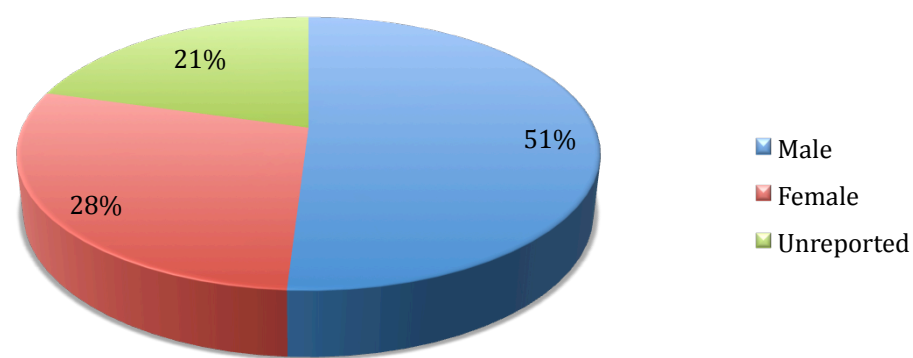

AGU-Biogeosciences by Age Range

	Under 25	26-35	36-45	46-55	56-65	66-75	over 76
Total	167	933	825	531	337	74	458

AGU-Biogeosciences by Region

AGU-Biogeosciences by Gender

AGU-Biogeosciences by Affiliation