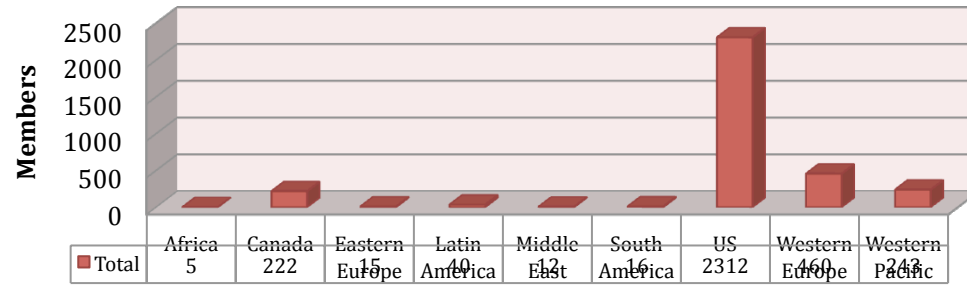

AGU-Biogeosciences by Age Range

	Under 25	26-35	36-45	46-55	56-65	66-75	over 76
Total	167	933	825	531	337	74	458

AGU-Biogeosciences by Region

AGU-Biogeosciences by Gender

AGU-Biogeosciences by Affiliation