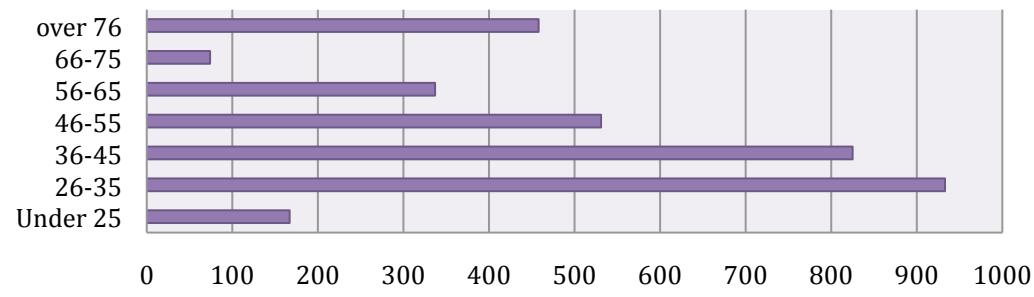

AGU-Biogeosciences by Age Range

	Under 25	26-35	36-45	46-55	56-65	66-75	over 76
Total	167	933	825	531	337	74	458

AGU-Biogeosciences by Region

AGU-Biogeosciences by Gender

AGU-Biogeosciences by Affiliation