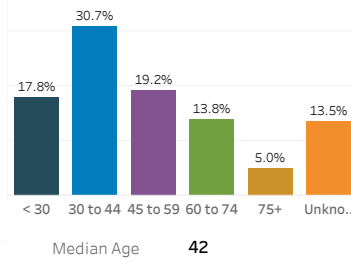

Age Distribution